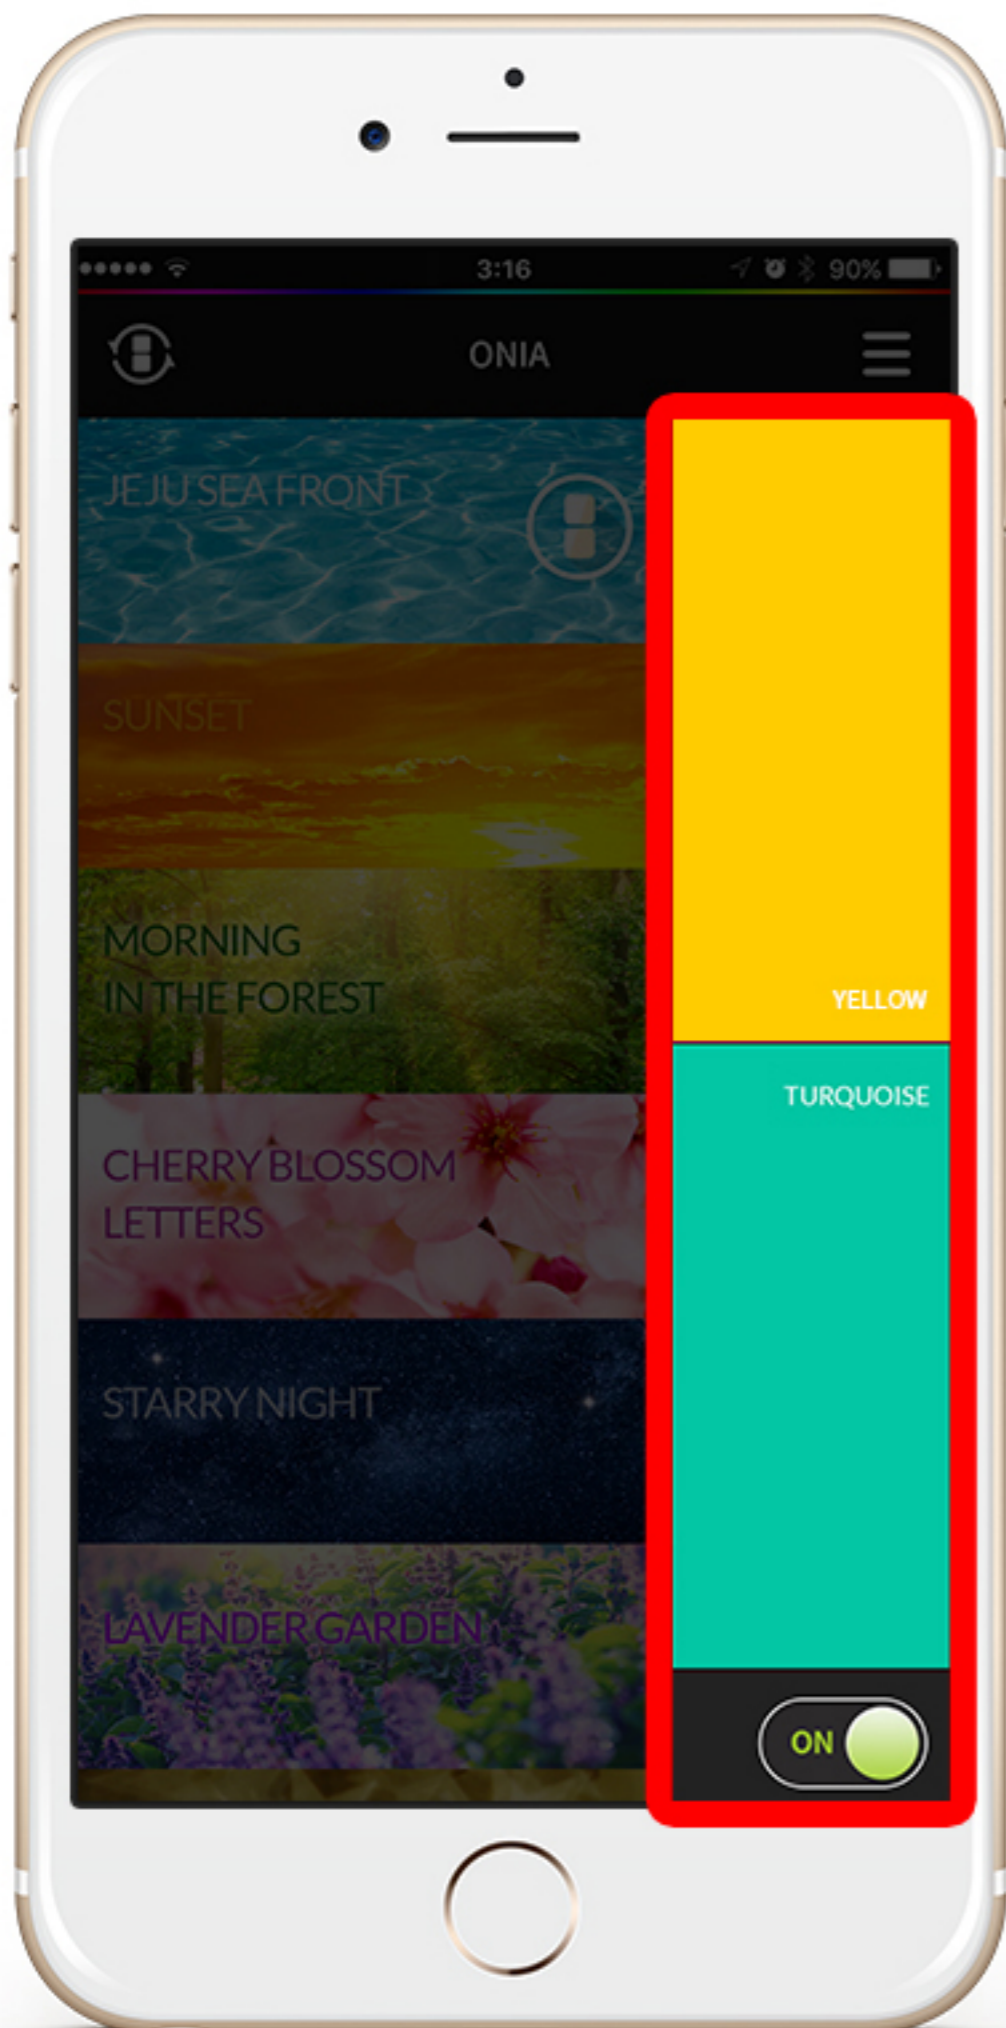

- ☰ If touching 'function menu' button, all menu bar is appeared below automatically.
- 💡 The colors analyzed by the data of Color Consulting and Biorhythm in SETTING are worked.
- 🌐 If shaking your smartphone after touching the button, the lamp's colors are changed diversely.
- 📷 The lamp's colors are changed automatically.
- ⌚ If registering the time, the lamp is automatically turned on or turned off.
- ⚙️ You can register your birth date for the data of Color Consulting and Biorhythm.

Mode

- Life Mode: useful color combinations in daily life
- Natural Mode: Color combinations showing nature colors
 ※ Natural Mode is not worked in ONIA Table.
- Favorite Mode: Special mode containing your favorite colors

Life Mode

Natural Mode

Favorite Mode

Color Control

- You can turn the lamp's power on/off and you can select RGB colors you want through ONIA COLOR and COLOR PICKER.
 ※ COLOR PICKER is not worked in ONIA Table.

ONIA COLOR

COLOR PICKER