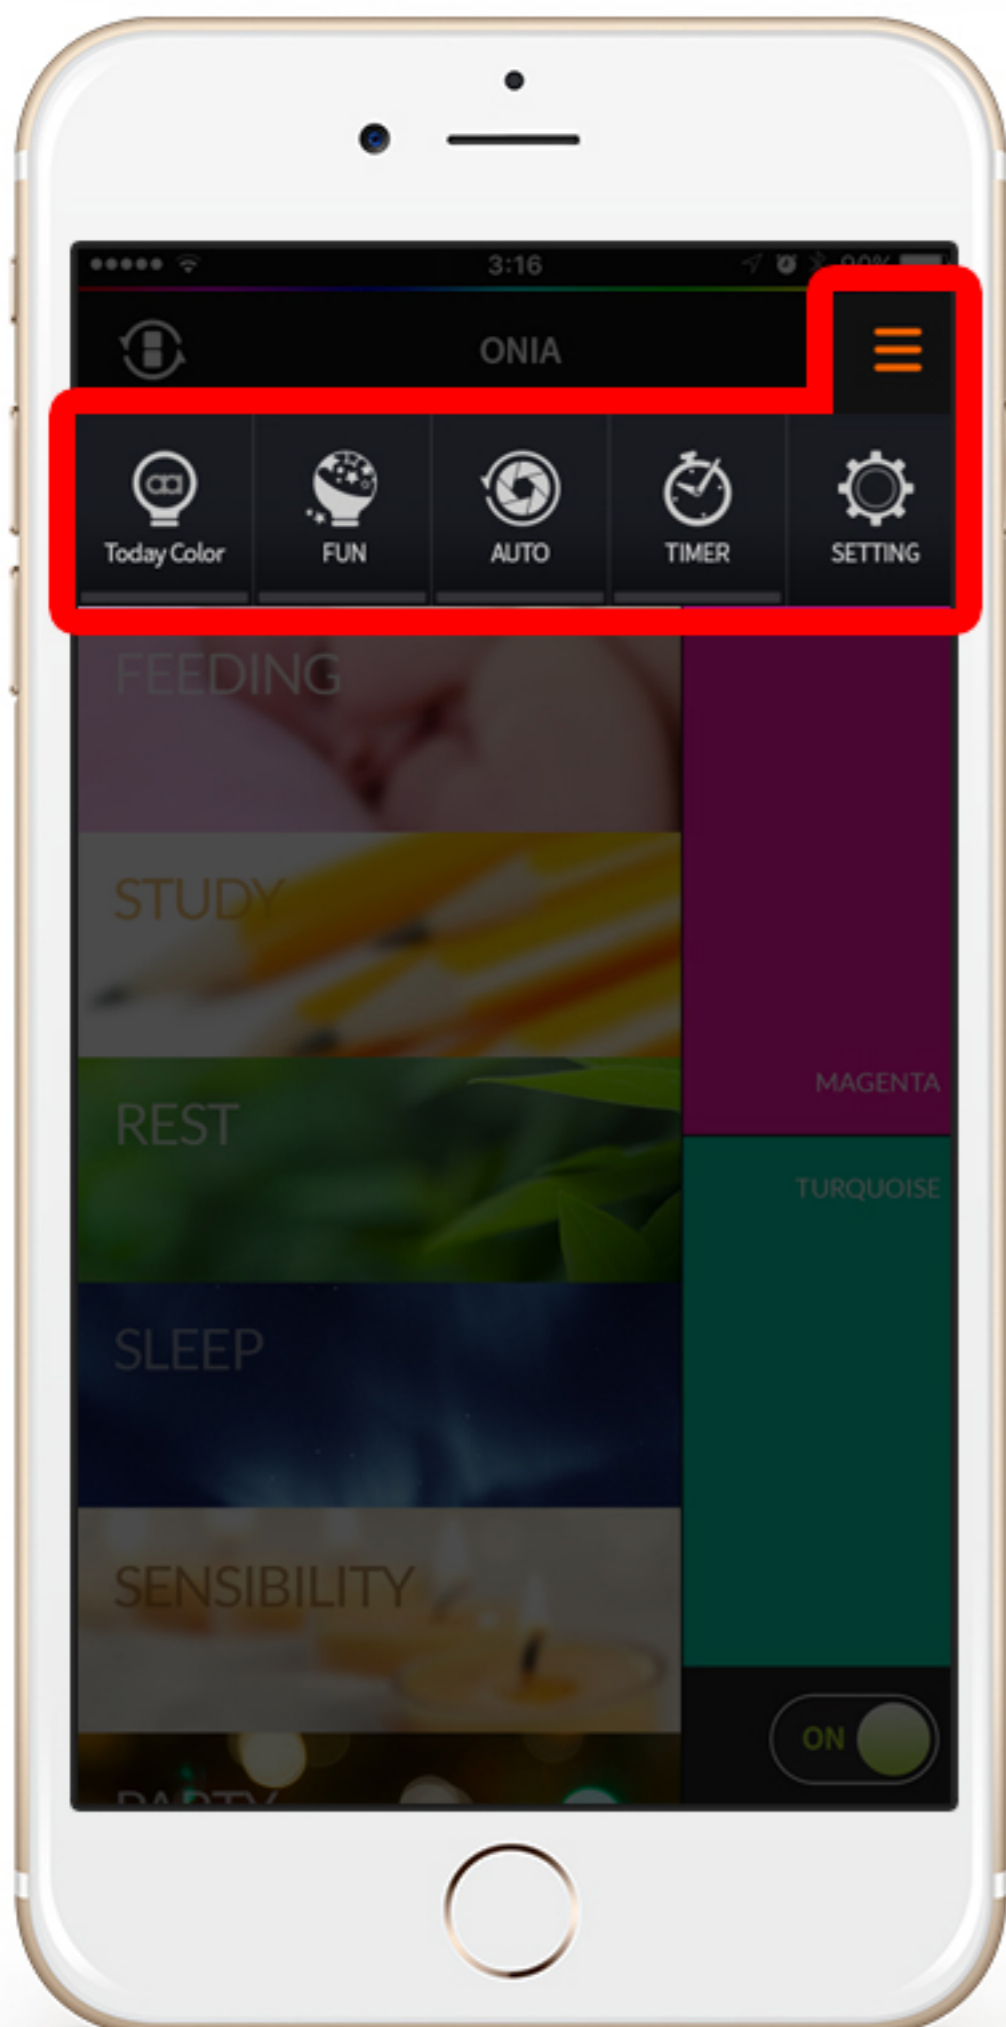

REGISTRATION

- Pls register your product by touching +(Add product)button.

If touching this area, ONIA lamp is searched.
After selecting the lamp,

Pls touch ADD ONIA after putting the lamp's name.

Function

- ☰ If touching 'function menu' button, all menu bar is appeared below automatically.
- 💡 The colors analyzed by the data of Color Consulting and Biorhythm in SETTING are worked.
- 🌐 If shaking your smartphone after touching the button, the lamp's colors are changed diversely.
- 📷 The lamp's colors are changed automatically.
- ⌚ If registering the time, the lamp is automatically turned on or turned off.
- ⚙️ You can register your birth date for the data of Color Consulting and Biorhythm.

Mode

- Life Mode: useful color combinations in daily life
- Natural Mode: Color combinations showing nature colors
 ※ Natural Mode is not worked in ONIA Table.
- Favorite Mode: Special mode containing your favorite colors

Life Mode

Natural Mode

Favorite Mode

Color Control

- You can turn the lamp's power on/off and you can select RGB colors you want through ONIA COLOR and COLOR PICKER.
 ※ COLOR PICKER is not worked in ONIA Table.