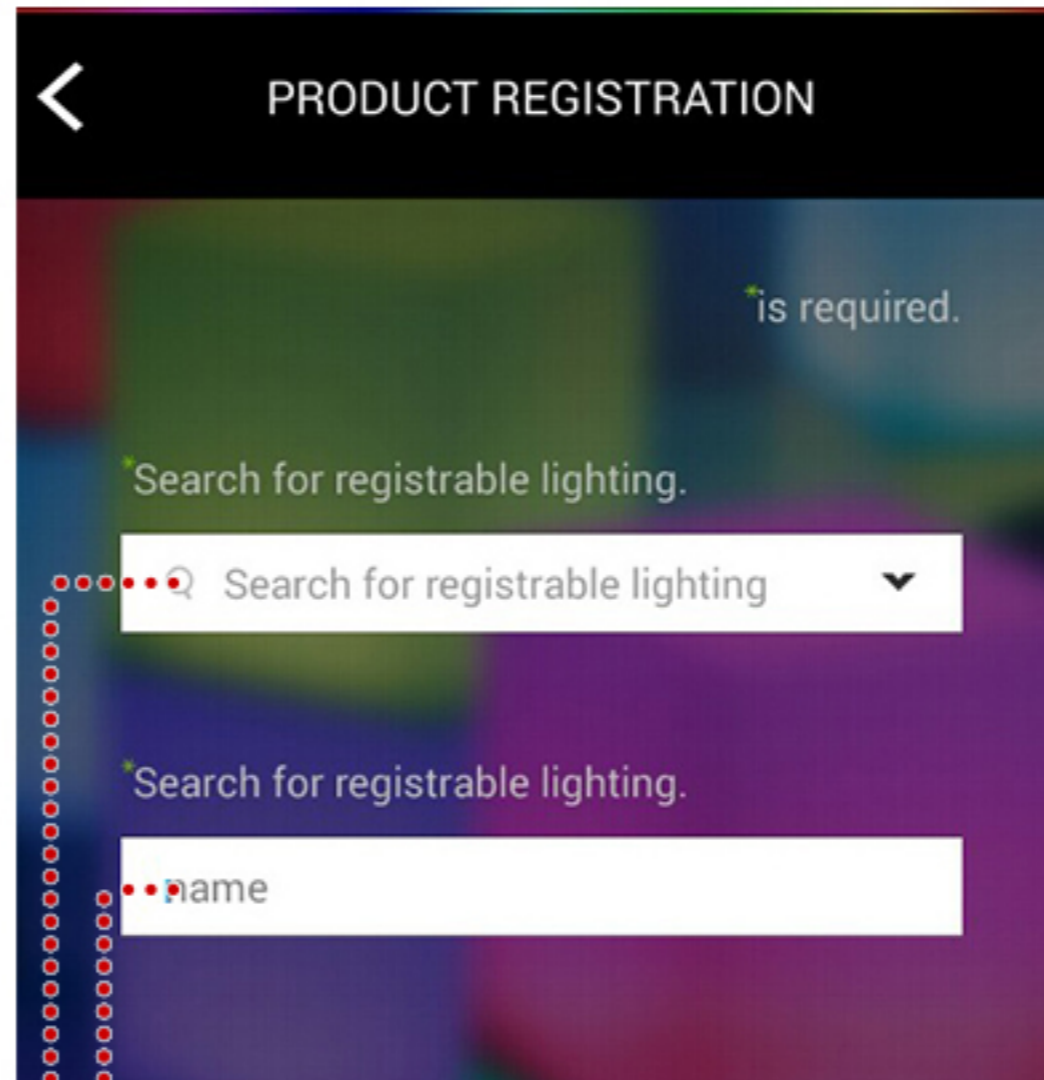

REGISTRATION

- Pls register your product by touching +(Add product)button.

If touching this area, ONIA lamp is searched.
After selecting the lamp,

Pls touch ADD ONIA after putting the lamp's name.

Function

- ☰ If touching 'function menu' button, all menu bar is appeared below automatically.
- 💡 The colors analyzed by the data of Color Consulting and Biorhythm in SETTING are worked.
- 🌐 If shaking your smartphone after touching the button, the lamp's colors are changed diversely.
- 📷 The lamp's colors are changed automatically.
- ⌚ If registering the time, the lamp is automatically turned on or turned off.
- ⚙️ You can register your birth date for the data of Color Consulting and Biorhythm.