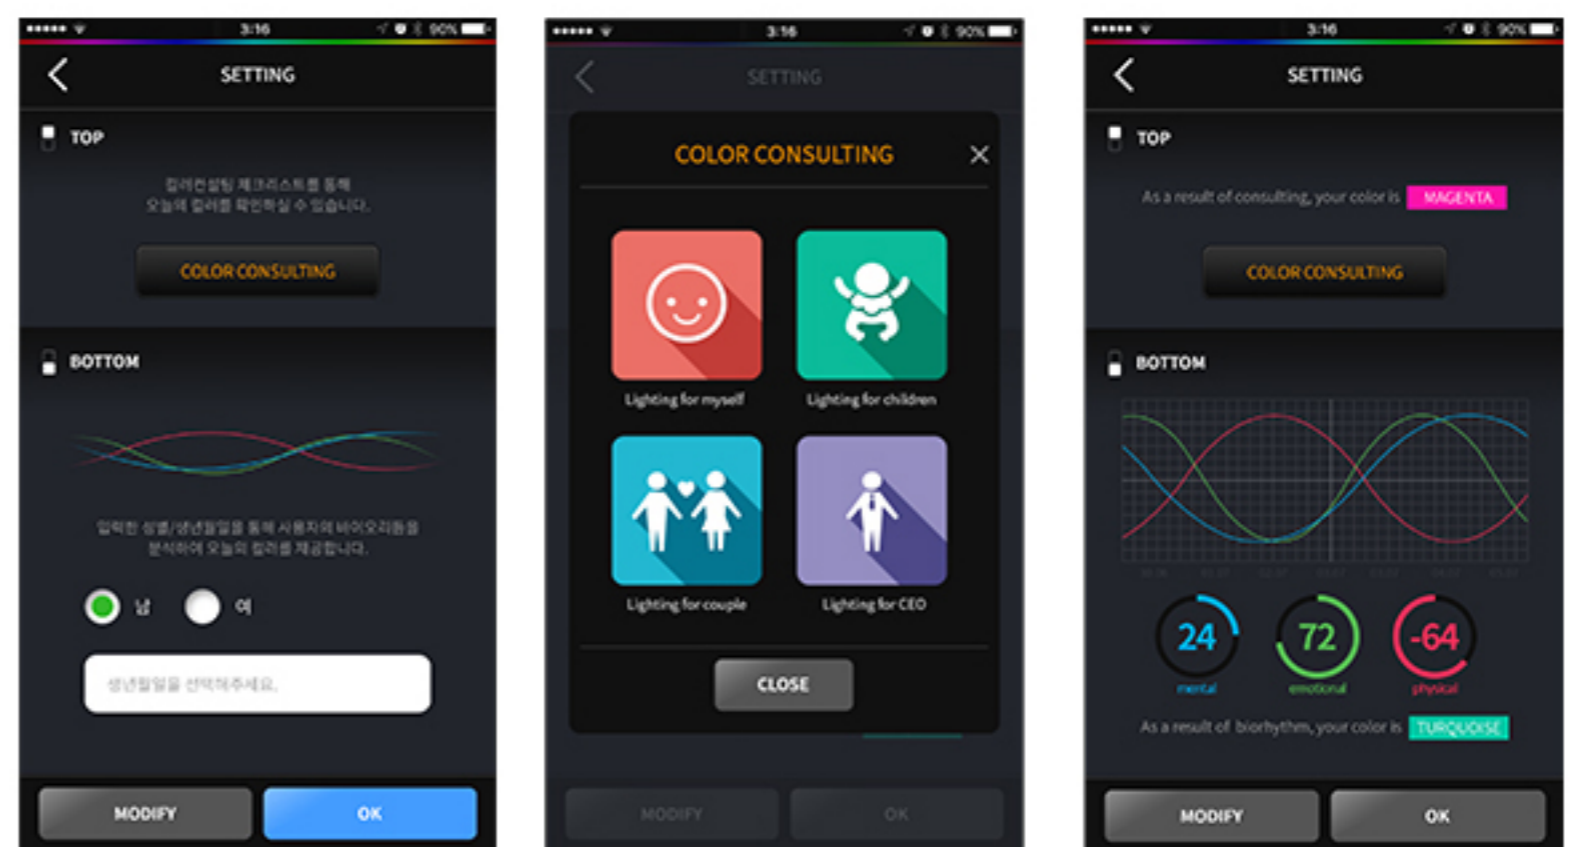

REGISTRATION

- Pls register your product by touching +(Add product)button.

If touching this area, ONIA lamp is searched.
After selecting the lamp,

Pls touch ADD ONIA after putting the lamp's name.

Function

- ☰ If touching 'function menu' button, all menu bar is appeared below automatically.
- 💡 The colors analyzed by the data of Color Consulting and Biorhythm in SETTING are worked.
- 🌐 If shaking your smartphone after touching the button, the lamp's colors are changed diversely.
- 📷 The lamp's colors are changed automatically.
- ⌚ If registering the time, the lamp is automatically turned on or turned off.
- ⚙️ You can register your birth date for the data of Color Consulting and Biorhythm.

Mode

- Life Mode: useful color combinations in daily life
- Natural Mode: Color combinations showing nature colors
 ※ Natural Mode is not worked in ONIA Table.
- Favorite Mode: Special mode containing your favorite colors

Life Mode

Natural Mode

Favorite Mode

Color Control

- You can turn the lamp's power on/off and you can select RGB colors you want through ONIA COLOR and COLOR PICKER.
 ※ COLOR PICKER is not worked in ONIA Table.