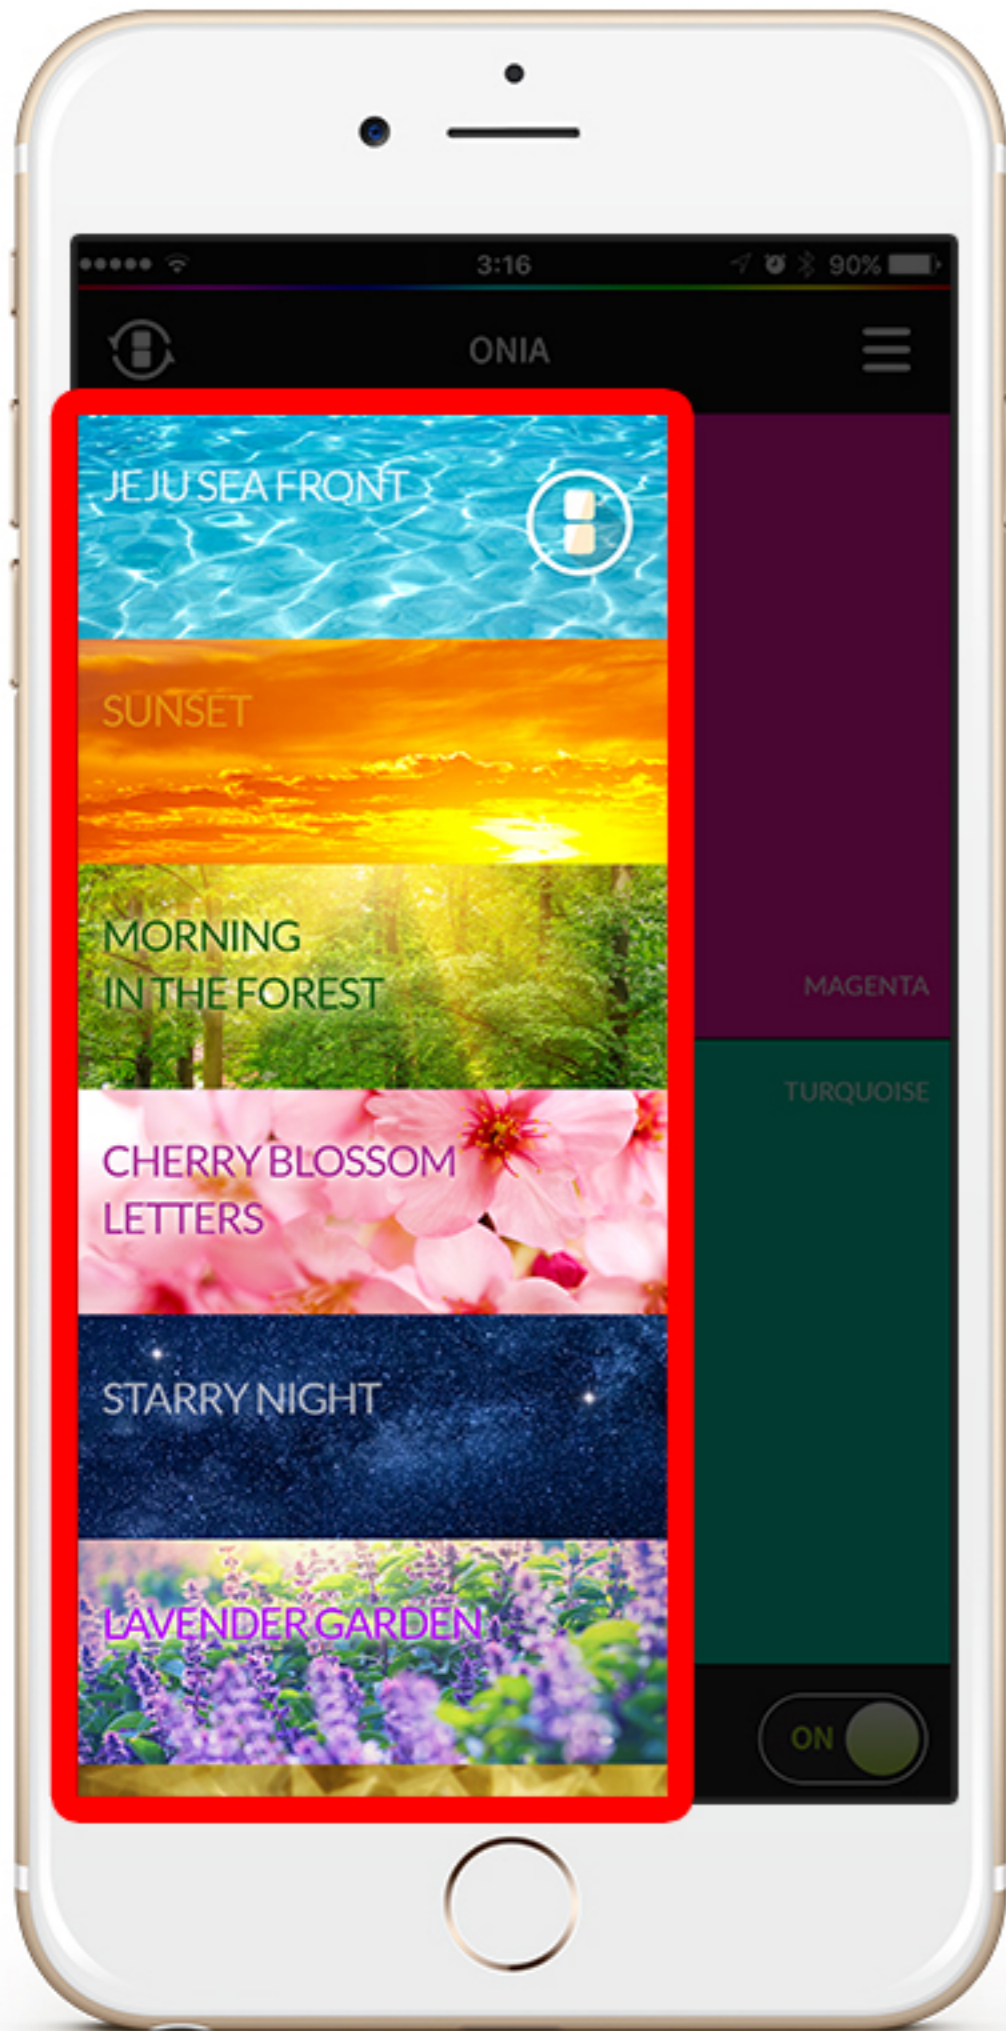

REGISTRATION

- Pls register your product by touching +(Add product)button.

If touching this area, ONIA lamp is searched.
After selecting the lamp,

Pls touch ADD ONIA after putting the lamp's name.

Function

- ☰ If touching 'function menu' button, all menu bar is appeared below automatically.
- 💡 The colors analyzed by the data of Color Consulting and Biorhythm in SETTING are worked.
- 🌐 If shaking your smartphone after touching the button, the lamp's colors are changed diversely.
- 📷 The lamp's colors are changed automatically.
- ⌚ If registering the time, the lamp is automatically turned on or turned off.
- ⚙️ You can register your birth date for the data of Color Consulting and Biorhythm.

Mode

- Life Mode: useful color combinations in daily life
- Natural Mode: Color combinations showing nature colors
 ※ Natural Mode is not worked in ONIA Table.
- Favorite Mode: Special mode containing your favorite colors

ONIA COLOR

COLOR PICKER